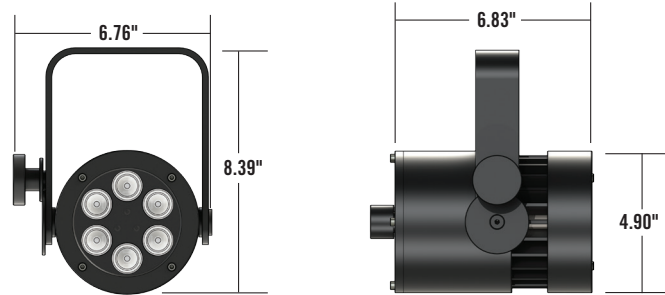

Project:

Type:

Notes:

AVERE® 4UV

Unique Lighting Solutions

The AVERE® 4UV black light is proudly built in the U.S.A. from machined aircraft-grade aluminum. The compact AVERE® 4UV delivers massive 365nm light output, with ELV dimming, in an IP65, UL Outdoor Rated, fanless fixture. These features along with its low weight and superior build quality set this striking fixture apart.

Fixture Features:

- LEDs: 6 High Efficacy UV Emitters
- Beams: 15°, 22° or 35°
- Radiated Wavelength: 365nm
- Output: 6000mW
- Dimmable to 0% with ELV Dimmers
- Power Consumption: 21W
- Fanless Cooling
- IP65; UL Outdoor Rated for Wet Locations
- Stainless Steel Hardware
- Machined Aircraft-grade Aluminum Housing

Weight: 5.9 lbs.

AVERE® 4UV Standard: 22° Beam

Distance Feet (m)	3 (0.91)	5 (1.52)	10 (3.05)	15 (4.57)	20 (6.10)	25 (7.62)
Beam Diameter Feet (50% FWHA)	1.21	2.02	4.04	6.06	8.08	10.10
UV-A Intensity (mW/cm ²)	968	666	236	101	54	33

Measurements taken at centre of beam using Ocean Optics Spectrometer.